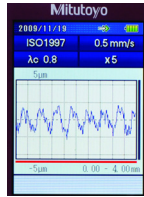

Cincinnati Precision Instruments

Mitutoyo's New SJ-210 Surftest Sale

Order No. 178-561-02A

List Price \$2200.00

CPI Sale Price: \$1,990.00

Mitutoyo SJ-210P Portable Surftest

Display with Detachable Drive Unit

Graph of trace

The new Surftest® SJ-210 portable surface roughness tester combines high accuracy and measurement speed with numerous innovative features creating a new class leader in surface inspection. The portable, detachable, detector/drive unit evaluate 39 surface parameters in hard-to-reach areas.

- 2.4" color LCD display includes backlighting and over-size fonts.
- Easy to use menu.
- Display direction can be changed to be read vertically or horizontally right and left -handed.
- Color tolerance judgments.
- Displays evaluation graph
- Up to 10,000 measurement results can be stored on a micro SD card.
- RS-232, USB and Mitutoyo Digimatic output supported.
- Rechargeable battery provides up to 1000 measurements before recharging.
- Includes a precision roughness specimen.